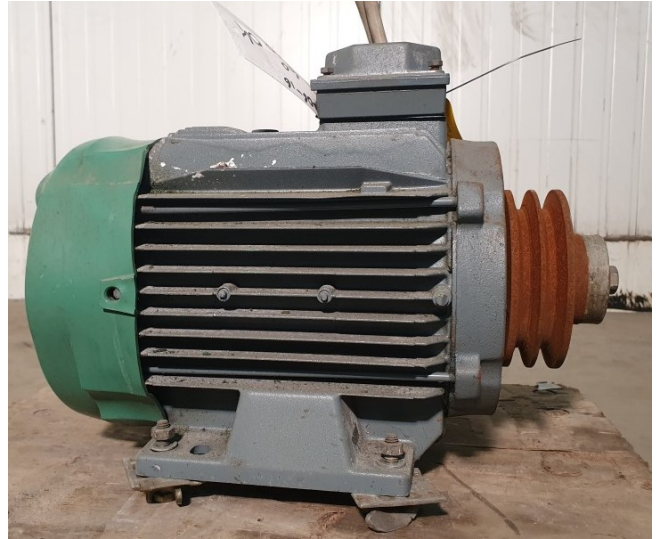

## Specifications

Brand	ACEC
Type	AKAMV.112M148
kW	3,3
RPM	1440
Size & Weight	370x220x300 mm (LxWxH) 38kg
50 Hz / 60 Hz	50 Hz

### Used ACEC AKAMV.112M148

Used electro motor build by ACEC type AKAMV.112M148 with 3.3kW and 1440RPM at 50Hz.